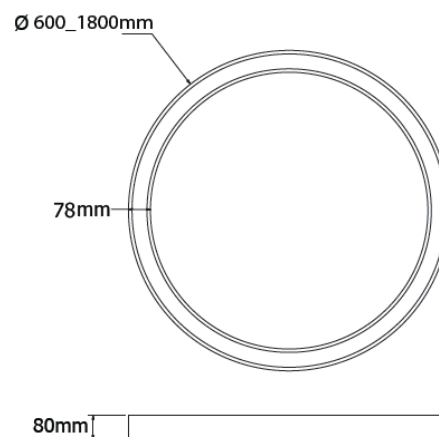

## CIRCULO BASE MOSS

Aluminium circular LED lighting fitting with moss

The Circulo Base is a circular LED luminaire made of curved extruded aluminium, powder-coated with a fine matte finish and smooth, continuous light output. Available as ceiling mounted, the Circulo Base is available in various finishes and diameters.

- **Diameter:** from 600mm to 1800mm
- **Mounting:** ceiling
- **LED colours (CCT):** 2700K, 3000K, 4000K or 6500K.
- **Finishes:** white, black, grey or old steel
- Available in two different Lumen outputs plus tunable white
- CRi 80 or 90
- On-off or dimmable version (Dali, 0-10V, Push Button and Bluetooth)
- L80 B50 @50,000h (Ta 24°)
- Color consistency <3SDCM

### Dimensions