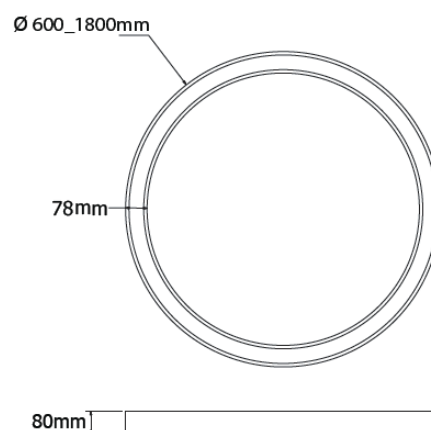

## CIRCULO VEGA

Aluminium circular LED lighting fitting

The Circulo Vega is a circular LED luminaire made of curved extruded aluminium, powder-coated with a fine matte finish and SMD 3W 360Lm each with individual lenses. Available as ceiling mounted, the Circulo Vega is available in various finishes and diameters.

- **Diameter:** from 600mm to 1800mm
- **Mounting:** ceiling
- **LED colours (CCT):** 2700K, 3000K, 4000K or 6500K.
- **Finishes:** white, black, grey or old steel
- Available in two different Lumen outputs plus tunable white
- CRI 80 or 90
- On-off or dimmable version (Dali, 0-10V, Push Button and Bluetooth)
- L80 B50 @50,000h (Ta 24°)
- Color consistency <3SDCM

### Dimensions