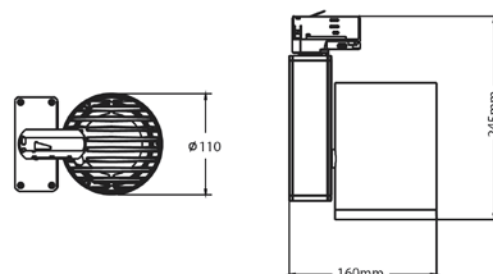

Finish options

white

black

Lens options

Elliptical

Honeycomb

Flood

Dimensions