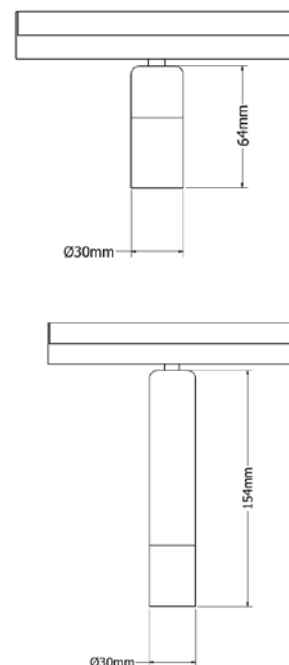

## ETA

Three phase track light

The Eta is a track spotlight available in a black finish, rated IP20 and with a 36-degree beam angle. The Eta comes in two lengths and LED temperatures.

- IP20
- Adjustable COB LED downlight
- 5.2W / 8W
- 750Lm / 1150Lm
- CCT 3000K or 4000K
- Beam angle: 36°
- 64mm / 154mm

## Dimensions